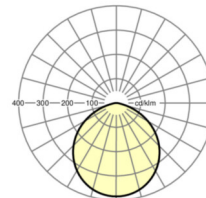

LIGHTING TECHNOLOGY

| | |
|------------------------------------|--------------------------------------------------------|
| Placement | LED, Colour rendering/Light colour CRI ≥ 80 / 3000K |
| Colour tolerance (MacAdam) | 3SDCM |
| Photobiological safety (Luminaire) | RGO |
| Nominal luminous flux | 1704lm |
| LED service life | 50000h L85/B10 (Tq 25°C), 75000h L80/B10 (Tq 25°C) |
| Luminaire luminous efficiency | 86lm/W |
| Beam angle | 110° |
| UGR lat./long. | 26.8 / 26.8 |

MECHANICS

| | |
|------------------------|-------------------------------------|
| Housing colour | white |
| Dimensions (LxWxH/DxH) | 190mm x 120mm |
| Weight (net) | 1.74kg |
| Type of installation | Ceiling-mounted single installation |

Dimensions

| | | |
|---|--------|----------|
| H | 120 mm | Height |
| D | 190 mm | Diameter |

DEEP-LINK

<https://www.regiolum.de/en/article/37692114140>

| | |
|----------------|----------------|
| Reference | LED 1700lm 830 |
| ηLB | 100 % |
| Φ ↓/↑ | 100 % / 0 % |
| UGR lat./long. | 26.8 / 26.8 |